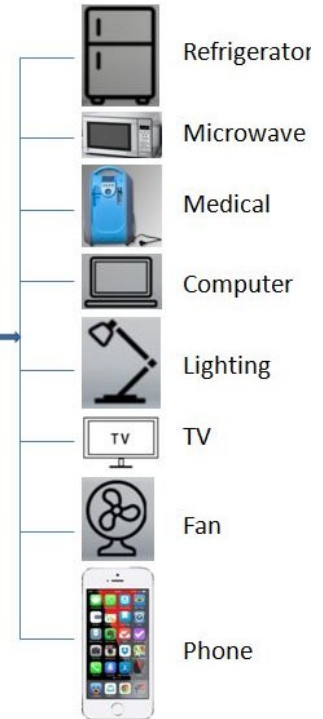

### BENEFITS:

- Quiet. No Generator Noise.
- No Pollution. 100% Green.
- Powered by EV, Solar, or Grid.
- Run devices up to 1,000 watts.
- Supply up to 6 kWh per day.
- Portable. Easy to carry.
- Instant ON, Day or Night.
- Power Ready = Prepared for emergency.